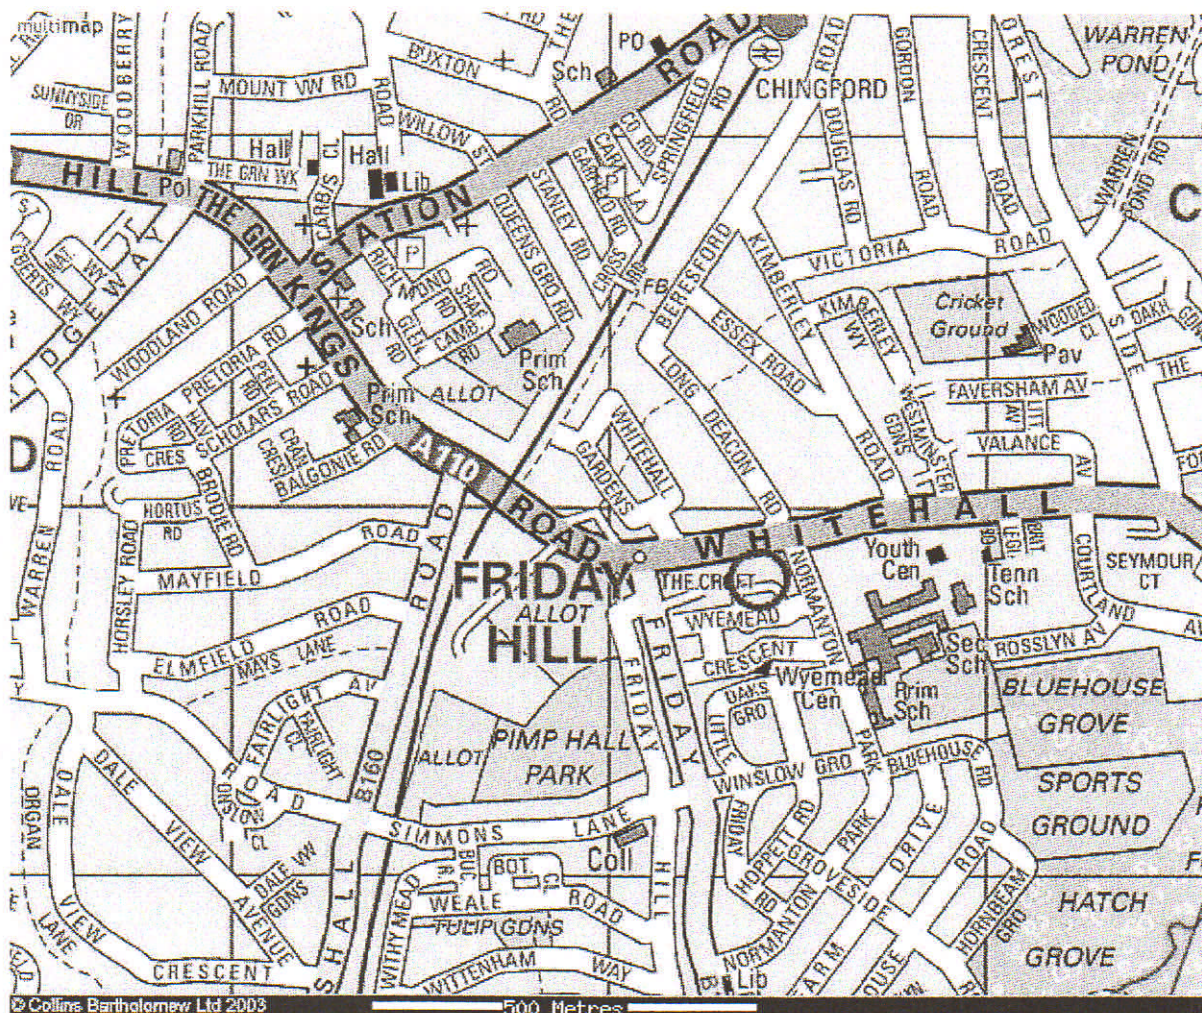

# Coney Burrows Community Centre

**Address:** Coney Burrows Community Centre  
31 Coney Burrows  
Chingford  
E4 6EB

Coney Burrows Community Centre is situated on the ground floor of a low rise block of flats.

**By Train and Bus:** The nearest train station is Chingford which is on the Liverpool Street to Chingford Line (British Rail).  
From Chingford station to the Hall in a 20 minutes walk or a short bus ride on the 179 or 212 asking for the Friday Hill / Whitehall Road stop.

**By Car:** See the above map (some parking available).